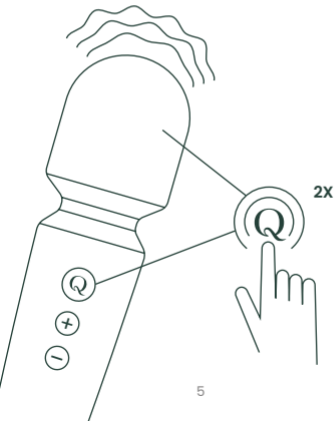

Quinn™

GROOVE

DUAL-SIDED MASSAGE WAND

SPECIFICATIONS

MATERIAL	Skin-Friendly Liquid Silicone
-----------------	----------------------------------

SIZE	218 x 73 x 42mm
-------------	-----------------

WATERPROOF	IPX7 Waterproof
-------------------	-----------------

EN

INSTRUCTIONS FOR USE: HEAD

1. Press and hold  for 1.5 seconds, the power button will illuminate and enter the vibration mode for the head. There are 12 modes and 5 intensities that can be adjusted by tapping the power button.

INSTRUCTIONS FOR USE: HEAD

- In the power-on state, double tap  to jump to the strongest intensity level for the head.

INSTRUCTIONS FOR USE: HEAD

3. Press and hold  for 1.5 seconds to shut down the head, and the light will go out.

INSTRUCTIONS FOR USE: TAIL

1. Press and hold  for 1.5 seconds, the lower power button will illuminate and enter the vibration mode for the tail. There are 5 intensities and 12 vibration modes that can be adjusted by tapping the lower power button.