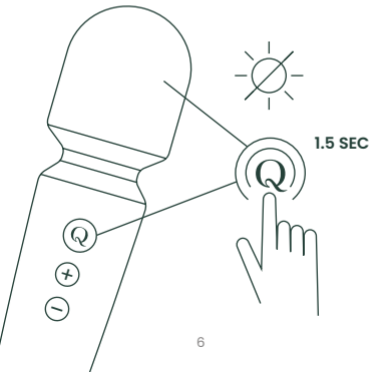

EN

INSTRUCTIONS FOR USE: HEAD

1. Press and hold  for 1.5 seconds, the power button will illuminate and enter the vibration mode for the head. There are 12 modes and 5 intensities that can be adjusted by tapping the power button.

INSTRUCTIONS FOR USE: HEAD

- In the power-on state, double tap  to jump to the strongest intensity level for the head.

INSTRUCTIONS FOR USE: HEAD

3. Press and hold  for 1.5 seconds to shut down the head, and the light will go out.

INSTRUCTIONS FOR USE: TAIL

1. Press and hold  for 1.5 seconds, the lower power button will illuminate and enter the vibration mode for the tail. There are 5 intensities and 12 vibration modes that can be adjusted by tapping the lower power button.