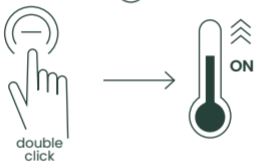

INSTRUCTIONS FOR USE: TAIL

---

2. While the tail is on, double click to turn on the heating function. A yellow light will illuminate the button. [The maximum temperature is ~106°F (41°C).] To turn off the heating function, hold for 1.5 seconds.

max. 106°F (41°C)