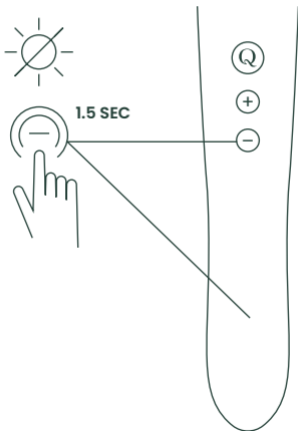

INSTRUCTIONS FOR USE: TAIL

1. Press and hold  for 1.5 seconds, the lower power button will illuminate and enter the vibration mode for the tail. There are 5 intensities and 12 vibration modes that can be adjusted by tapping the lower power button.

INSTRUCTIONS FOR USE: TAIL

2. While the tail is on, double click  to turn on the heating function. A yellow light will illuminate the button. [The maximum temperature is ~106°F (41°C).] To turn off the heating function, hold  for 1.5 seconds.

max. 106°F (41°C)

INSTRUCTIONS FOR USE: TAIL

3. Press and hold  for 1.5 seconds to shut down the tail, and the light will go out.

BATTERY / CHARGING

1. Fully charge before first use. If left idle for an extended period, fully charge before using.
2. When the battery is lower than 20%, a yellow light behind the power button will blink to warn that the battery is low.