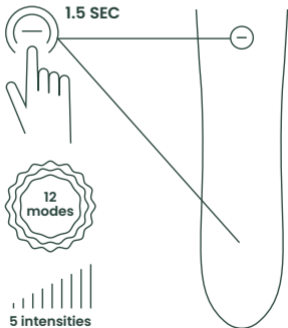

Quinn™

GROOVE

DUAL-SIDED MASSAGE WAND

SPECIFICATIONS

MATERIAL	Skin-Friendly Liquid Silicone
-----------------	----------------------------------

SIZE	218 x 73 x 42mm
-------------	-----------------

WATERPROOF	IPX7 Waterproof
-------------------	-----------------

EN

INSTRUCTIONS FOR USE: HEAD

1. Press and hold  for 1.5 seconds, the power button will illuminate and enter the vibration mode for the head. There are 12 modes and 5 intensities that can be adjusted by tapping the power button.

INSTRUCTIONS FOR USE: HEAD

- In the power-on state, double tap  to jump to the strongest intensity level for the head.

INSTRUCTIONS FOR USE: HEAD

3. Press and hold  for 1.5 seconds to shut down the head, and the light will go out.

INSTRUCTIONS FOR USE: TAIL

1. Press and hold  for 1.5 seconds, the lower power button will illuminate and enter the vibration mode for the tail. There are 5 intensities and 12 vibration modes that can be adjusted by tapping the lower power button.