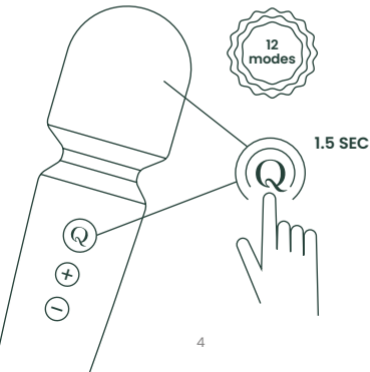

Quinn™

GROOVE

DUAL-SIDED MASSAGE WAND

SPECIFICATIONS

MATERIAL	Skin-Friendly Liquid Silicone
-----------------	----------------------------------

SIZE	218 x 73 x 42mm
-------------	-----------------

WATERPROOF	IPX7 Waterproof
-------------------	-----------------

EN

INSTRUCTIONS FOR USE: HEAD

1. Press and hold  for 1.5 seconds, the power button will illuminate and enter the vibration mode for the head. There are 12 modes and 5 intensities that can be adjusted by tapping the power button.