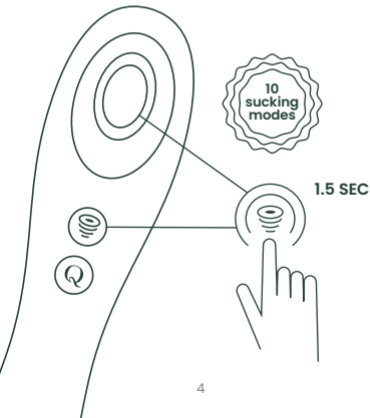

INSTRUCTIONS FOR USE: HEAD

---

1. Press and hold for 1.5 seconds, the button will illuminate and turn on the device. There are 10 sucking modes can be adjusted by tapping this button.