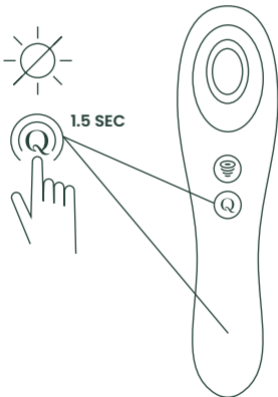

2. Press and hold  for 1.5 seconds to shut down the head, and the light will go out.

INSTRUCTIONS FOR USE: TAIL

1. Press and hold  for 1.5 seconds, the power button will illuminate and enter the vibration mode for the tail. There are 3 intensities and 7 modes that can be adjusted by tapping the power button.

INSTRUCTIONS FOR USE: TAIL

2. In the power-on state, double tap  to jump to the strongest intensity level.

INSTRUCTIONS FOR USE: TAIL

3. Press and hold  for 1.5 seconds to shut down the tail, and the light will go out.