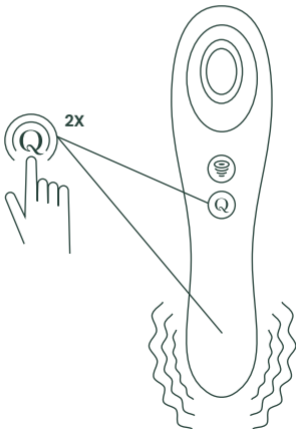

2. Press and hold  for 1.5 seconds to shut down the head, and the light will go out.

INSTRUCTIONS FOR USE: TAIL

1. Press and hold  for 1.5 seconds, the power button will illuminate and enter the vibration mode for the tail. There are 3 intensities and 7 modes that can be adjusted by tapping the power button.

INSTRUCTIONS FOR USE: TAIL

2. In the power-on state, double tap  to jump to the strongest intensity level.

INSTRUCTIONS FOR USE: TAIL

3. Press and hold  for 1.5 seconds to shut down the tail, and the light will go out.