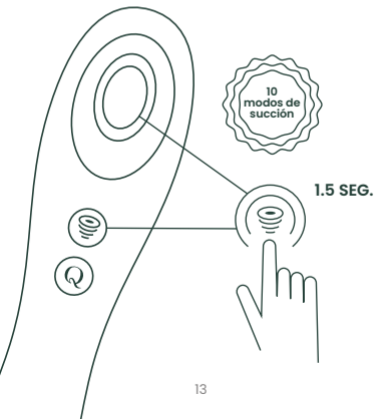

INSTRUCCIONES DE USO: CABEZAL

---

1. Mantener presionado por 1.5 segundos, el botón se iluminará y se encenderá el dispositivo. Hay 10 modalidades de succión que se pueden ajustar pulsando este botón.