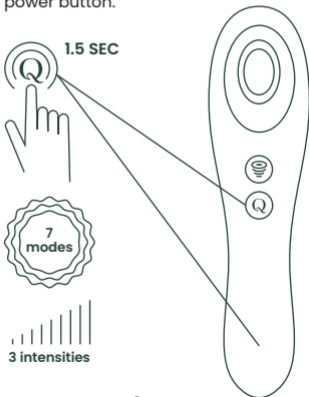

EN

INSTRUCTIONS FOR USE: HEAD

1. Press and hold  for 1.5 seconds, the button will illuminate and turn on the device. There are 10 sucking modes can be adjusted by tapping this button.

INSTRUCTIONS FOR USE: HEAD

2. Press and hold  for 1.5 seconds to shut down the head, and the light will go out.

INSTRUCTIONS FOR USE: TAIL

1. Press and hold  for 1.5 seconds, the power button will illuminate and enter the vibration mode for the tail. There are 3 intensities and 7 modes that can be adjusted by tapping the power button.

INSTRUCTIONS FOR USE: TAIL

2. In the power-on state, double tap  to jump to the strongest intensity level.

INSTRUCTIONS FOR USE: TAIL

3. Press and hold  for 1.5 seconds to shut down the tail, and the light will go out.