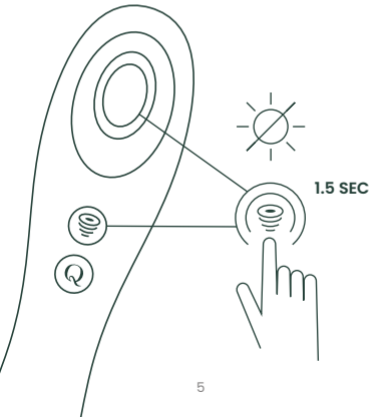

EN

INSTRUCTIONS FOR USE: HEAD

1. Press and hold  for 1.5 seconds, the button will illuminate and turn on the device. There are 10 sucking modes can be adjusted by tapping this button.

INSTRUCTIONS FOR USE: HEAD

2. Press and hold  for 1.5 seconds to shut down the head, and the light will go out.

INSTRUCTIONS FOR USE: TAIL

1. Press and hold  for 1.5 seconds, the power button will illuminate and enter the vibration mode for the tail. There are 3 intensities and 7 modes that can be adjusted by tapping the power button.

INSTRUCTIONS FOR USE: TAIL

2. In the power-on state, double tap  to jump to the strongest intensity level.

INSTRUCTIONS FOR USE: TAIL

3. Press and hold  for 1.5 seconds to shut down the tail, and the light will go out.